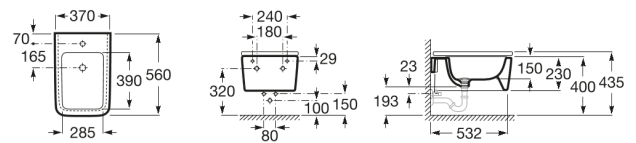

**INSPIRA**

**Square - Wall-hung bidet**

**DIMENSIONS**

Length 370 mm  
 Width 560 mm  
 Height 230 mm

**COLOURS AND FINISHES**

**TECHNICAL DRAWINGS**

**FEATURES**

Wall-hung bidet. Includes fixing kit. Faucet and bidet lid not included.  
 Compatible with Roca Duplo One / Duplo S installation systems.

Bidet capacity (l): 7.5

Cover: Cover not included

Fixing kit: Included

Installation type: Wall-hung

Shape: Square

Taphole configuration: 1 Taphole

COMPATIBLE WITH

Square - Soft-closing bidet lid